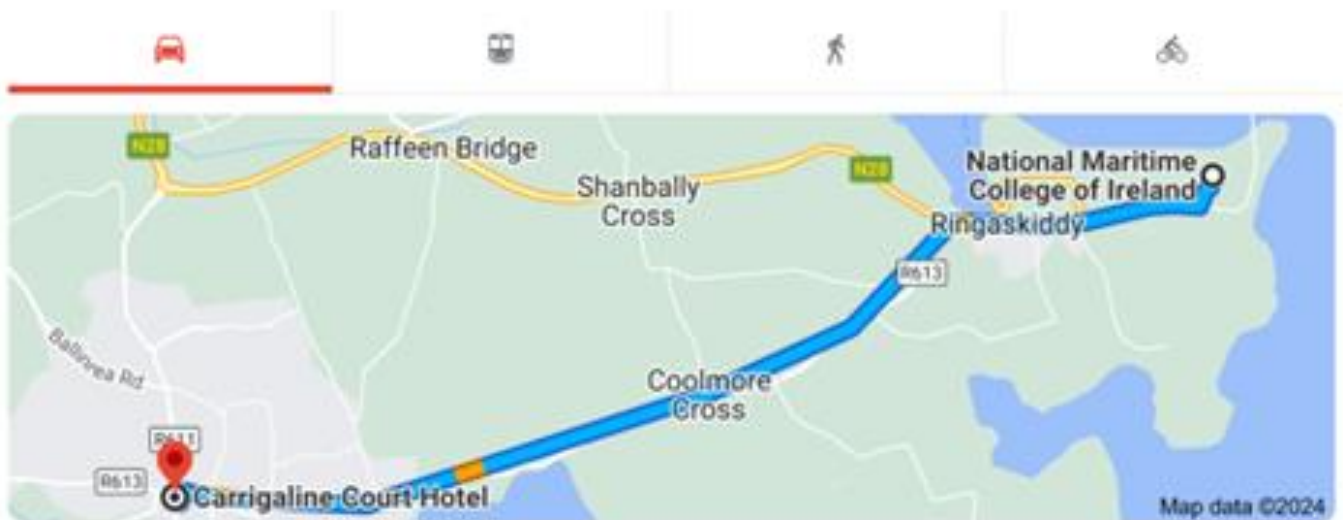

National Maritime College of Ireland, Ringaskiddy, Loughbeg, Co. Cork, P43 XV65  
<https://www.nmci.ie/locationanddirections>

○ National Maritime College of Ireland, Loughbeg, Co. Cork, P43 XV65

📍 Carrigaline Court Hotel, Main St, Carrigaline West, Carrigaline, Co. Cork, P43 RH21

10 min (6.8 km) via R613